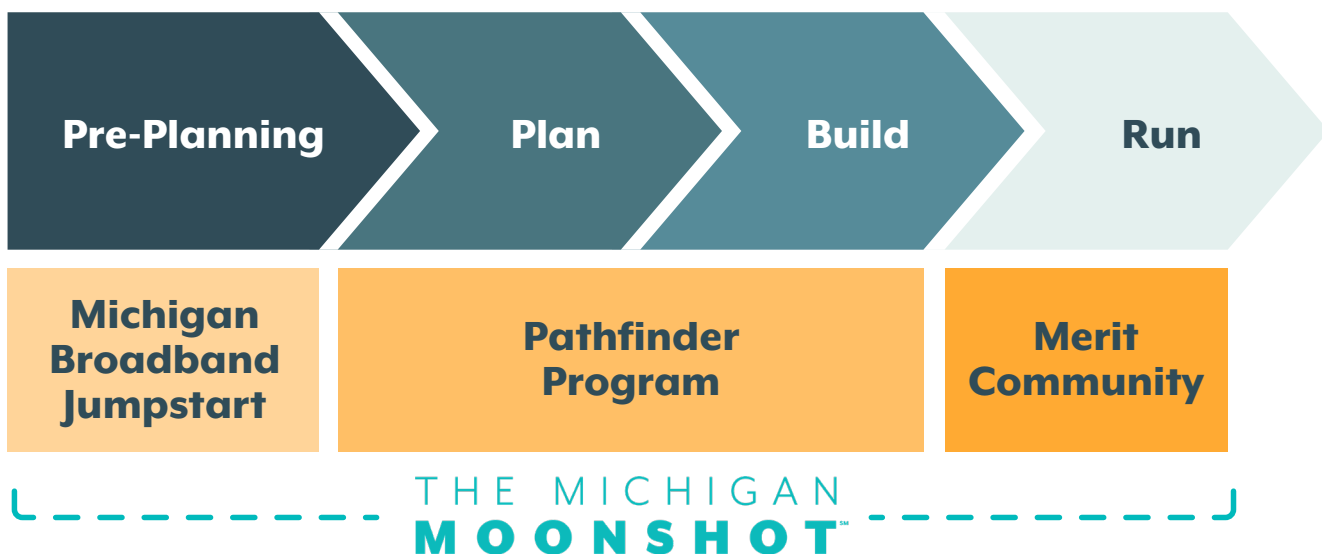

# MICHIGAN MOONSHOT PATHFINDER PROGRAM

Through the Pathfinder program, communities can access subject matter experts as well as local leaders who have already walked this path to successfully bring broadband Internet access to their communities. The Michigan Moonshot Pathfinder team functions to inform and empower local leaders and decision makers. Together we will determine your next steps to make tangible progress towards a connected future.

## YOUR PATH TO HIGH-SPEED INTERNET

## PATHFINDER PROGRAM STEPS

MAY INCLUDE

- 1 Assess Current State & Set Goals
- 2 Collect Connectivity Data & Resident Sentiment
- 3 Select an Ownership & Operations Model
- 4 Feasibility, OSP Inspection, & Pre-Engineering
- 5 Navigate Legislative & Legal Requirements
- 6 Secure Funding
- 7 Engineer & Build or Expand
- 8 Network Operation Guidance